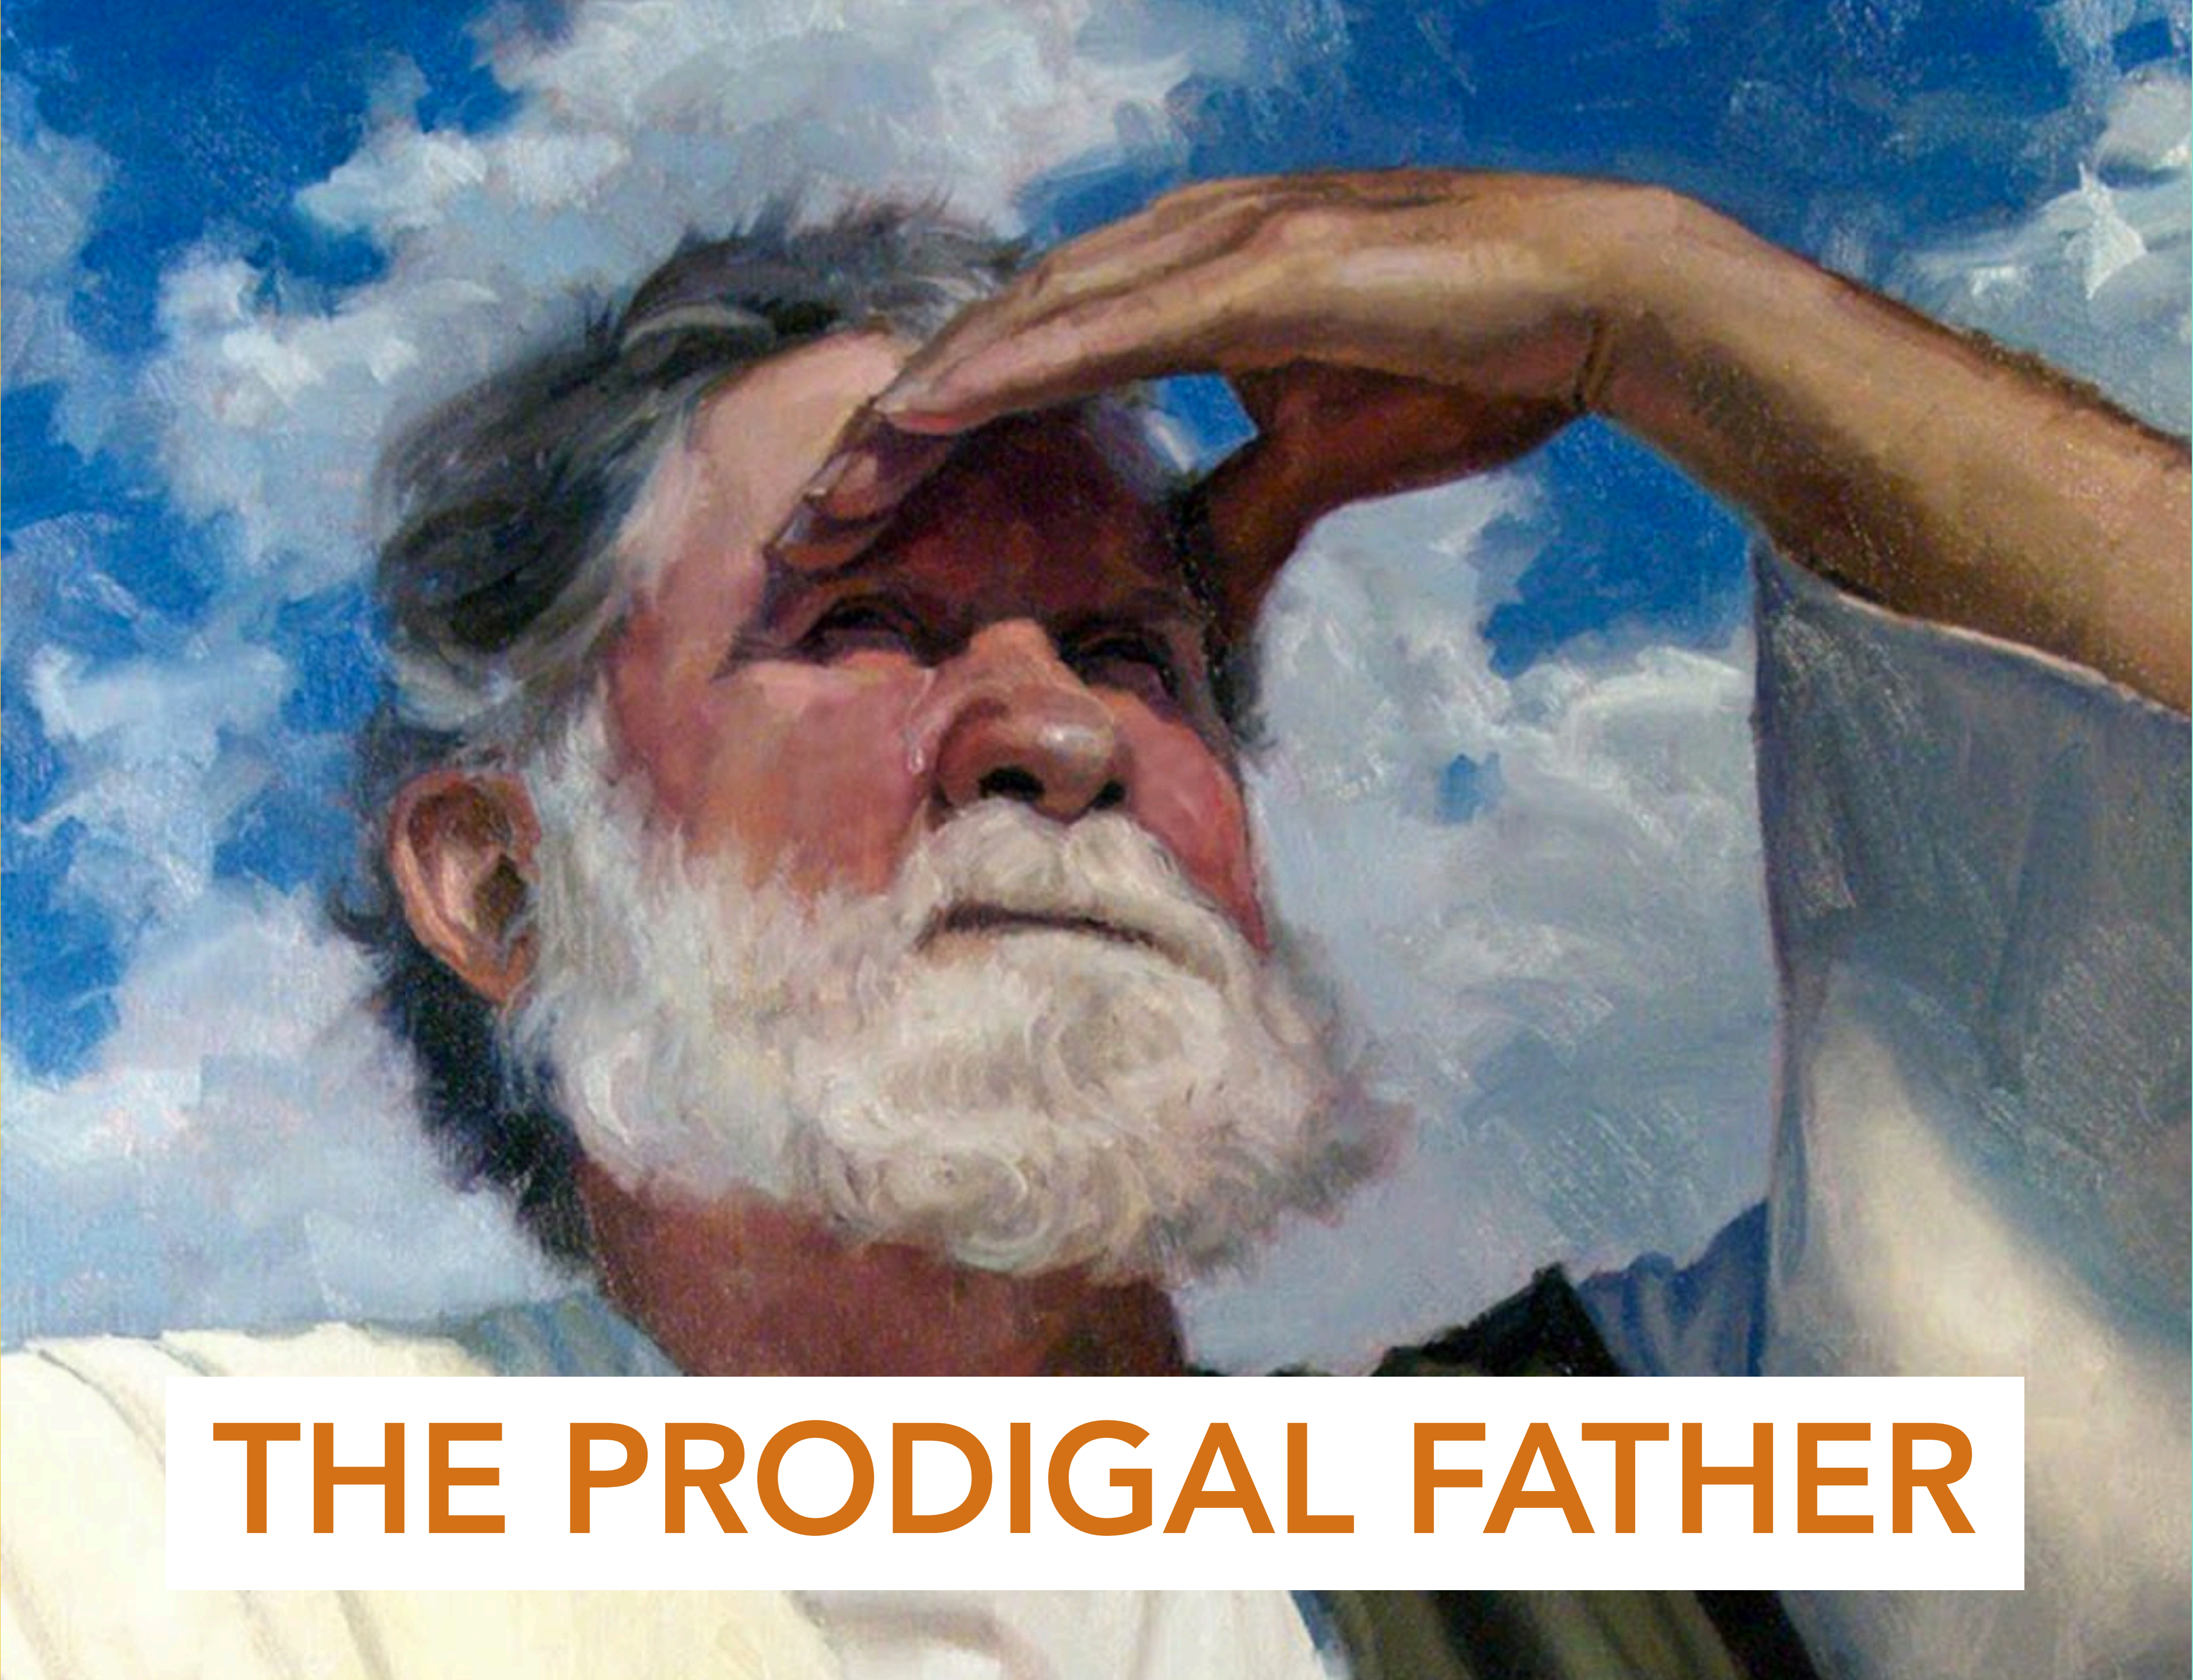

**HAPPY
FATHER'S
DAY**

THE PRODIGAL SON

LUKE 15:11

THE PRODIGAL FATHER

The image features a central painting of a man in a blue shirt hugging a young child from behind. The man's face is partially visible, and the child's head is resting on his shoulder. The background of the painting is light blue with some darker blue streaks. To the left of the painting is a vertical yellow bar with a repeating chevron pattern. To the right is a solid teal background. At the bottom right of the teal background is a yellow silhouette of a man's head with a beard. A white rectangular box with orange text is overlaid at the bottom center of the painting.